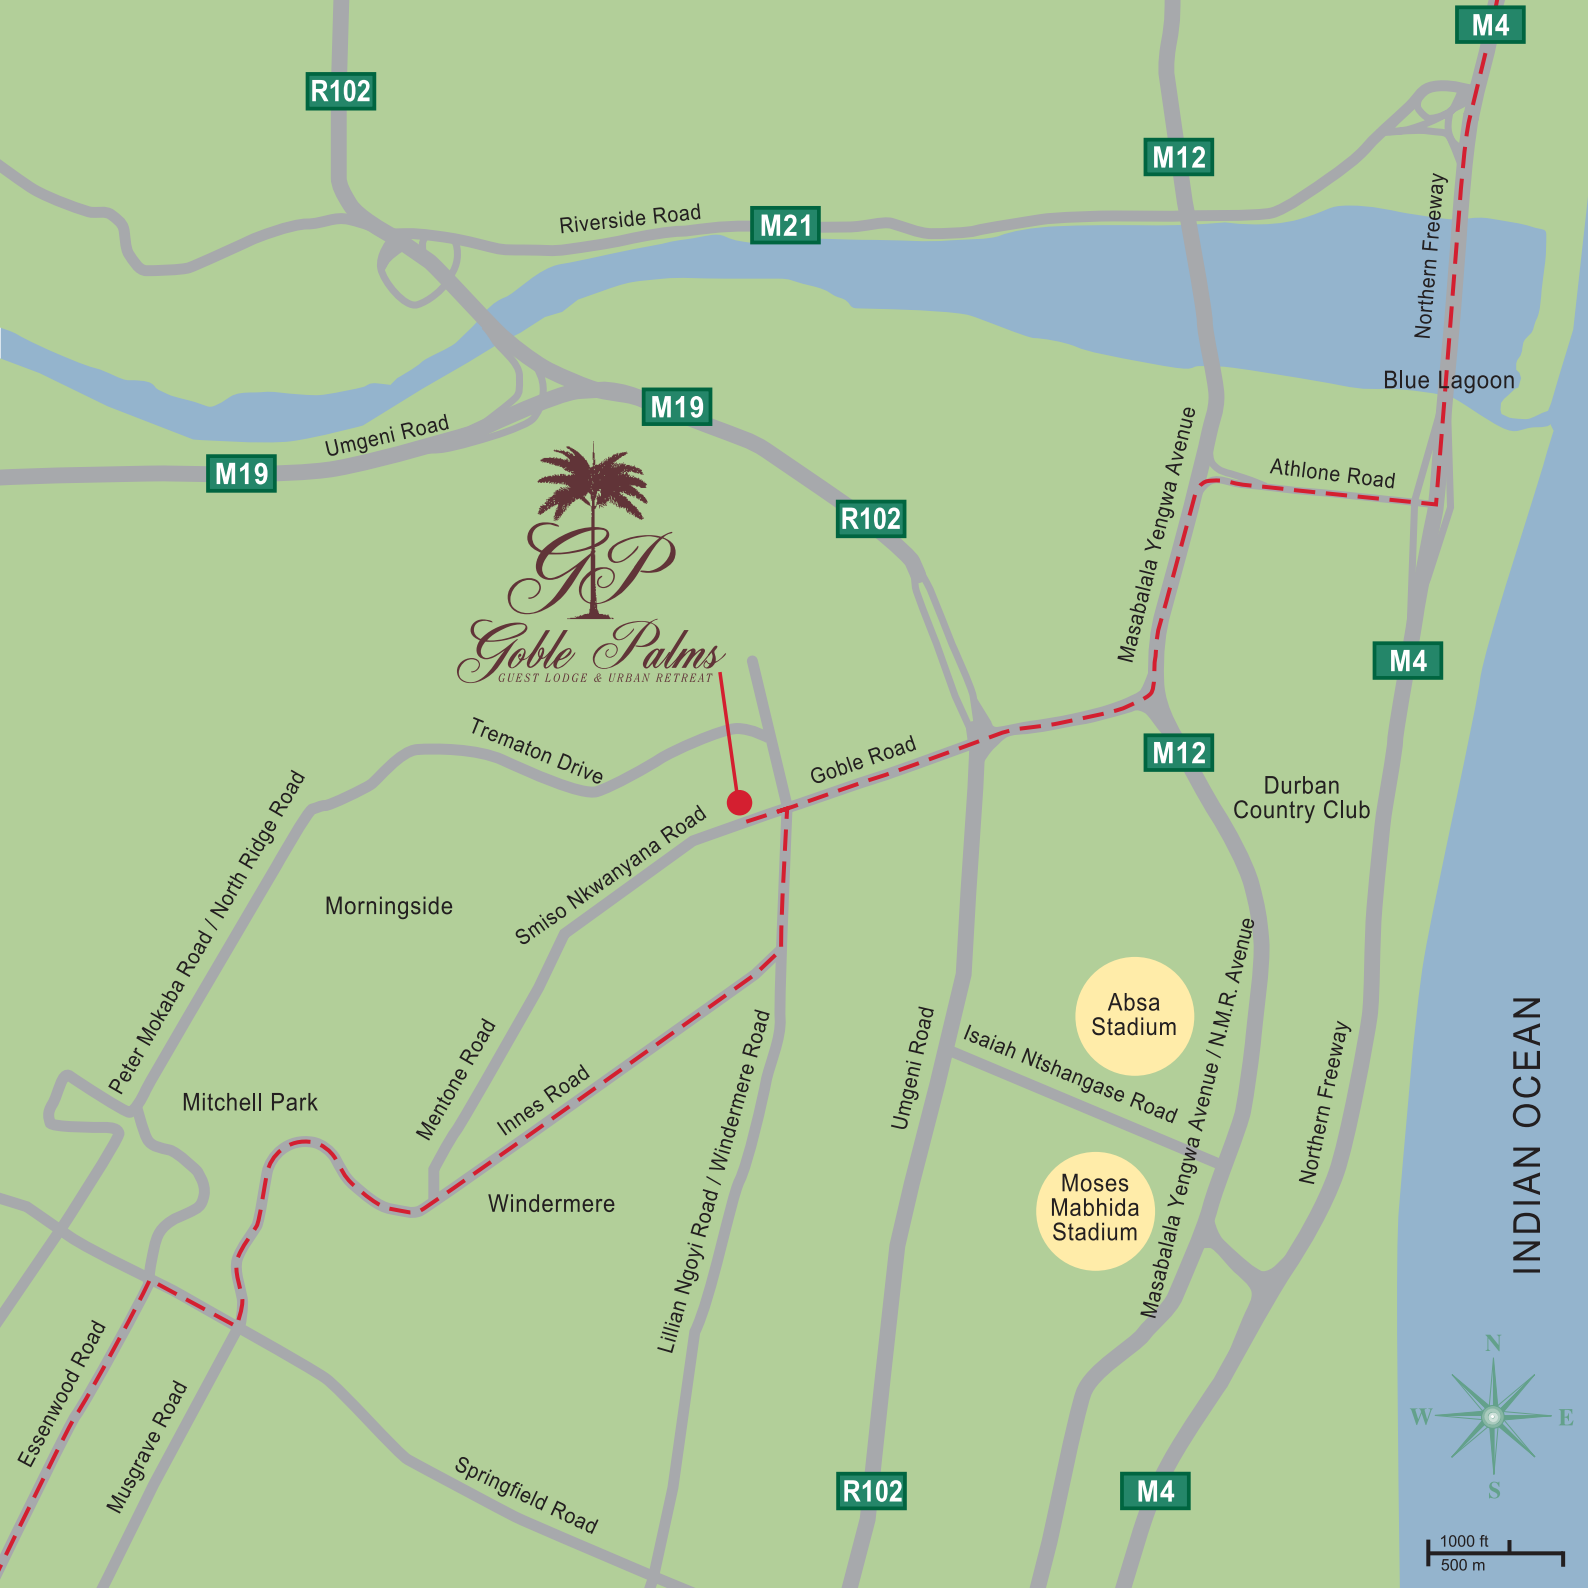

To King Shaka International Airport

2 km
1 mi

INDIAN OCEAN

R102

M12

M4

M21

Riverside Road

Northern Freeway

Blue Lagoon

M19

Umgeni Road

M19

R102

Athlone Road

M4

Masabalala Yengwa Avenue / N.M.R. Avenue

Northern Freeway

INDIAN OCEAN

1000 ft
500 m

R102

M4

Musgrave Road

Springfield Road

Essenwood Road